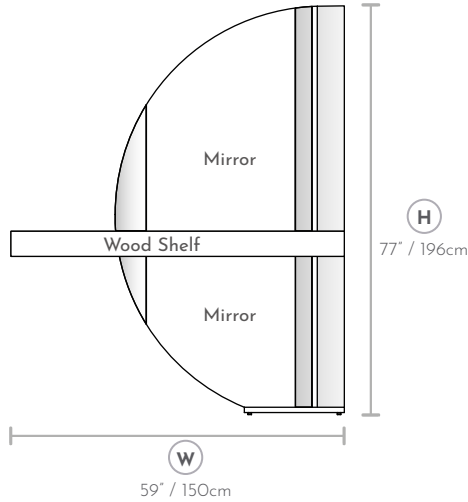

CLIENT:

PO# :

DATE:

Select your Halbkreis type (ART or STUDIO will only depend of Glass finish selection in the next section)

		(W)		(D)		(H)
inches	ES Halbkreis	59	x	12	x	77
cms.	ES Halbkreis	150	x	30	x	196