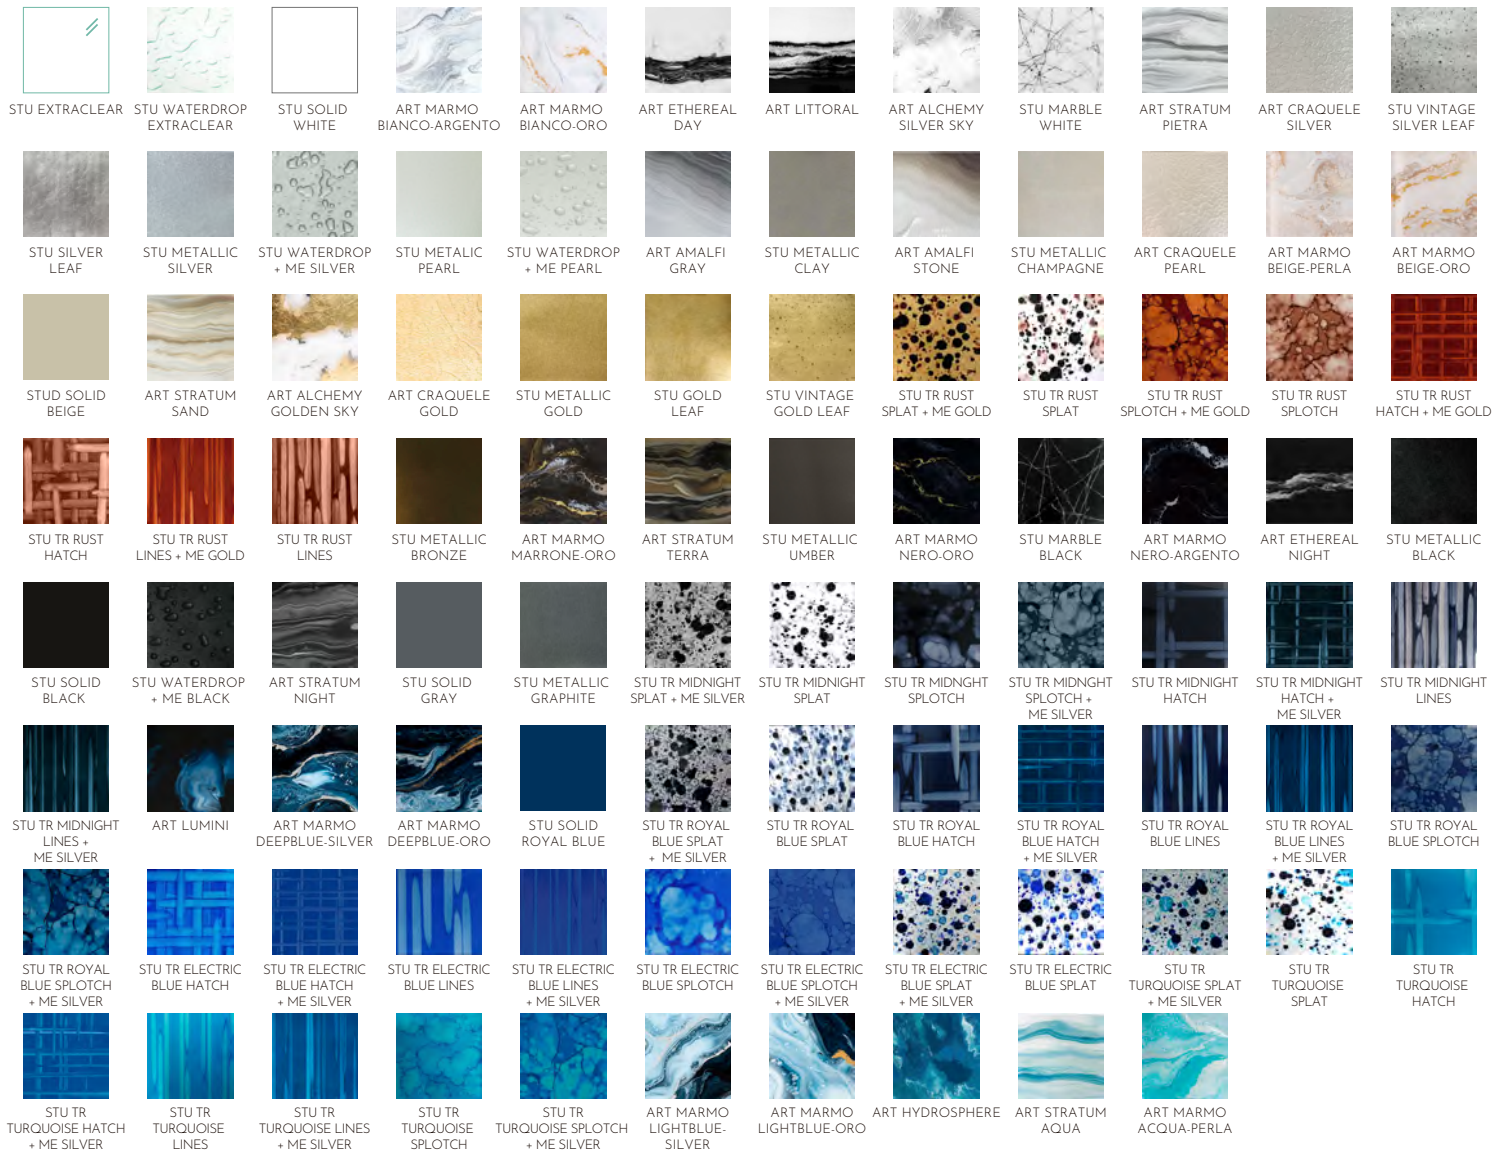

CLIENT:

PO# :

DATE:

1. Select your Levita type (ART or STUDIO will only depend of Glass finish selection in the next section)

		W		D		H
inches	MC Levita	47.2	x	39.4	x	14.2
cms.	MC Levita	120	x	100	x	36

ART US2796/MX37719

STUDIO US2532/MX33640

2. Select Glass Finish (Note the acronym 'ART' is for ART finishes and 'STD' for STUDIO finishes)

CLIENT:

PO# :

DATE:

3. Select Wood Finish

WHITE OAK
(Natural Oak Veneer)

FOG GRAY
(Natural Oak Veneer)

GRAPHITE OAK
(Natural Oak Veneer)

GRAYSTONE OAK
(Natural Oak Veneer)

BLACK OAK
(Natural Oak Veneer)

SOFT NOGAL
(Natural Walnut Veneer)

ESPRESSO OAK
(Natural Oak Veneer)

TAUPÉ
(Natural Oak Veneer)

NOBLE BLUE
(Natural Oak Veneer)