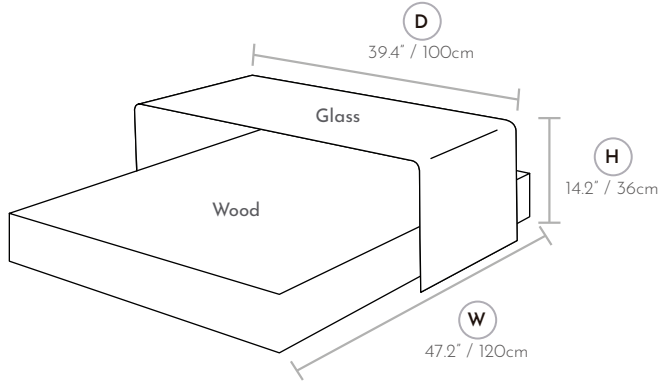

CLIENT:

PO# :

DATE:

1. Select your Levita type (ART or STUDIO will only depend of Glass finish selection in the next section)

		W		D		H
inches	MC Levita	47.2	x	39.4	x	14.2
cms.	MC Levita	120	x	100	x	36

ART US2796/MX37719