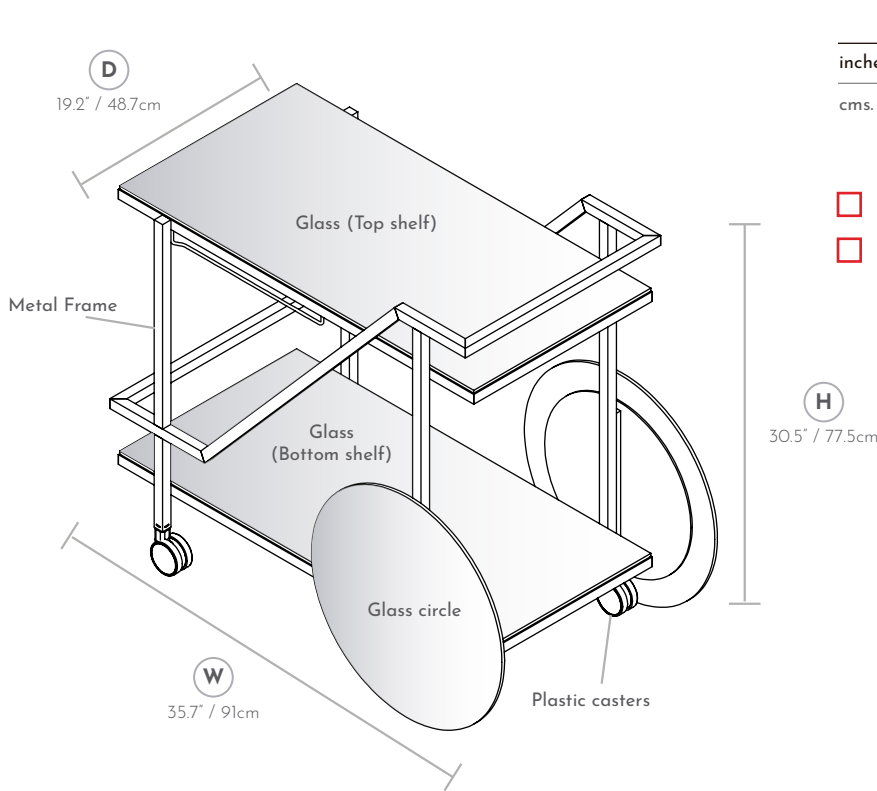

# AC MONDRIAN BAR CART STANDARD ORDER SHEET

CLIENT:

PO# :

DATE:

1. Select your Mondrian Bar Cart type (ART or STUDIO will only depend of Glass finish selection in the next section)

		(W)	x	(D)	x	(H)
inches	AC Mondrian Bar Cart	35.7	x	19.2	x	30.5
cms.	AC Mondrian Bar Cart	91	x	48.7	x	77.5

- ART US3336/MX47239
- STUDIO US3012/MX42646

2. Select finishes & materials on each line. (Consult Annex to validate Finishes & Materials available.)

• GLASS (BOTTOM SHELF):  
GLASS FINISH:

---

• GLASS CIRCLES (2 PIECES):  
GLASS FINISH:

---

• GLASS (TOP SHELF):  
GLASS FINISH:

---

• METAL FRAME  
METAL FINISH:

---

Format filled by:

Customers are responsible of validating all specs and details described in this format. This document will be taken as the official version for production, please consider all selections cannot be cancelled or modified once the order is submitted.