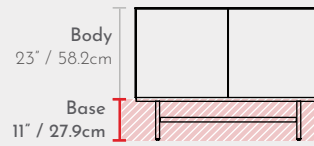

☐ CG NICO 2 DOOR 48H34