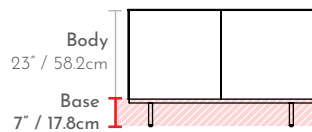

☐ CG NICO 2 DOOR 48H30