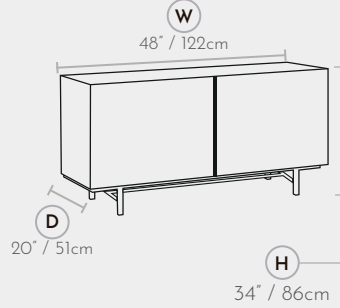

CLIENT:

PO# :

DATE:

1. Select your NICO model & base

☐ CG NICO 2 DOOR 48H25

☐ CG NICO 2 DOOR 48H30

☐ CG NICO 2 DOOR 48H34

☐ CG NICO 2 DOOR 48H38

Available Bases for this model.

☐ PLINTH 2"

Available Bases for this model

- ☐ BASIC 7"
- ☐ RIALTO 7"
- ☐ NERON 7"
- ☐ CUBICA 7"
- ☐ RONDELL 7"

Available Bases for this model

- ☐ MORANDI 11"
- ☐ RIALTO 11"
- ☐ NERON 11"
- ☐ CUBICA 11"
- ☐ RONDELL 11"

Available Bases for this model

- ☐ MORANDI 15"
- ☐ RIALTO 15"
- ☐ NERON 15"
- ☐ CUBICA 15"
- ☐ RONDELL 15"

PLINTH	BASIC	MORANDI	RIALTO	NERON	CUBICA	RONDELL
Refer to the Annex to validate Finishes & Materials available.						*Note that Rondell Base is not available in Stainless Steel