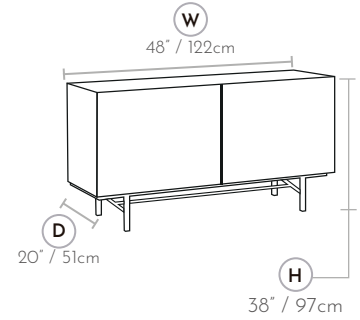

Available Bases for this model.

PLINTH 2"

Available Bases for this model

- BASIC 7"
- RIALTO 7"
- NERON 7"
- CUBICA 7"
- RONDELL 7"

Available Bases for this model

- MORANDI 11"
- RIALTO 11"
- NERON 11"
- CUBICA 11"
- RONDELL 11"