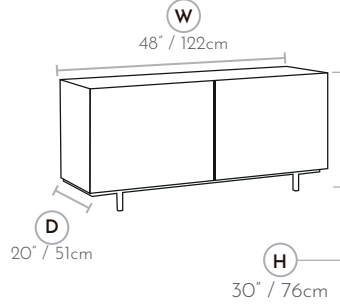

☐ CG NICO 2 DOOR 48H34