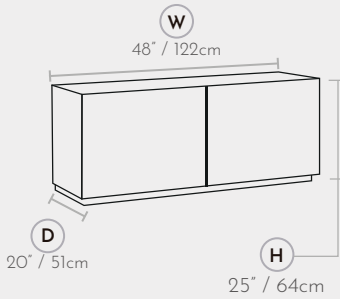

CLIENT:

PO# :

DATE:

1. Select your NICO model & base

☐ CG NICO 2 DOOR 48H25

☐ CG NICO 2 DOOR 48H30