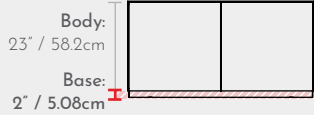

CLIENT:

PO# :

DATE:

1. Select your NICO model & base

☐ CG NICO 2 DOOR 48H25