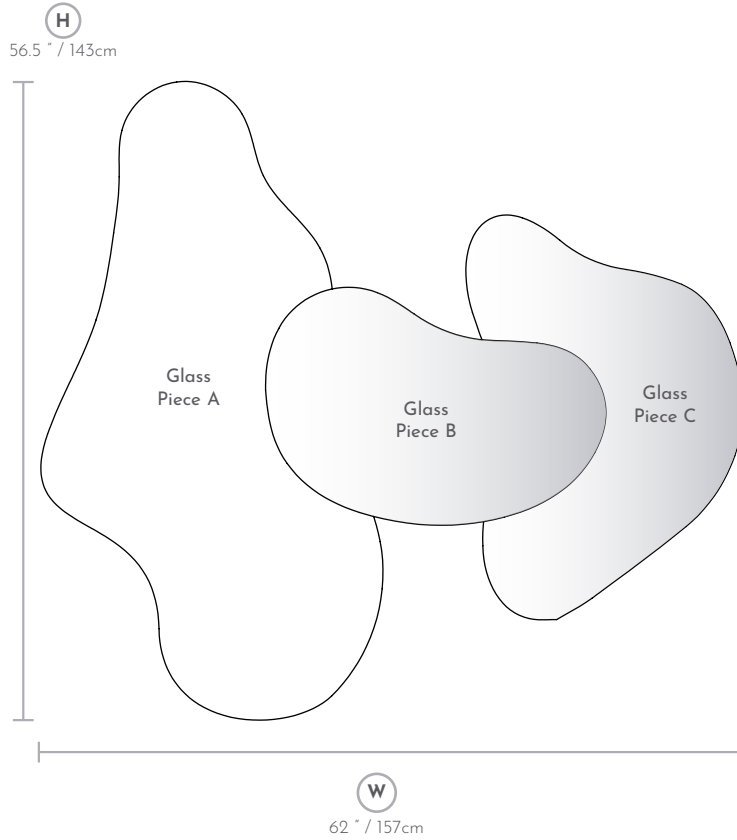

AC PONDSCAPE WALL ART STANDARD ORDER SHEET

CLIENT:

PO# :

DATE:

Select your Pondscape Wall Art type (ART or STUDIO will only depend of Glass finish selection in the next section)

Total Size		(W)	(D)	(H)
inches	AC Pondscape Wallart	62	x 2.5	x 56.5
cm	AC Pondscape Wallart	157	x 7	x 143
		(W)	(H)	
inches	AC Pondscape Wallart - Piece A	28.8	x	56.8
cm	AC Pondscape Wallart - Piece A	73.1	x	144.2
		(W)	(H)	
inches	AC Pondscape Wallart - Piece B	30.1	x	20.2
cm	AC Pondscape Wallart - Piece B	76.6	x	51.3
		(W)	(H)	
inches	AC Pondscape Wallart - Piece C	33.7	x	27.7
cm	AC Pondscape Wallart - Piece C	85.6	x	70.4

ART US4749/MX110184

STUDIO US4092/MX103808

2. Select finishes on each line. (Consult Annex to validate Finishes available.)

• GLASS (PIECE A):
GLASS FINISH:

• GLASS (PIECE B):
GLASS FINISH:

• GLASS (PIECE C):
GLASS FINISH: