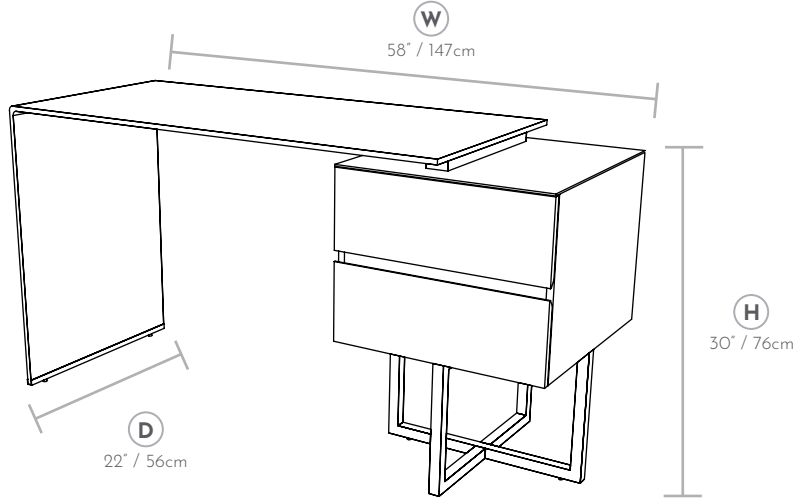

AC VANITY CURVO STANDARD ORDER SHEET

CLIENT:

PO# :

DATE:

1. Select your Vanity Curvo type (ART or STUDIO will only depend of Glass finish selection in the next section)

		W	x	D	x	H
inches	AC Vanity Curvo	58	x	22	x	30
cms.	AC Vanity Curvo	147	x	56	x	76