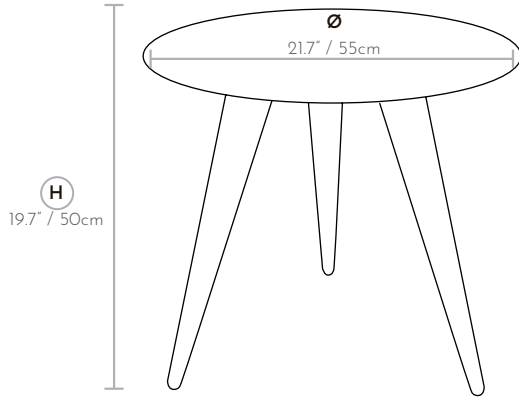

# SD TRIPOD C SIDE STANDARD ORDER SHEET

CLIENT:

PO# :

DATE:

1. Select your Tripod C type (ART or STUDIO will only depend of Glass finish selection in the next section)

inches	SD Tripod C Side	Ø21.7	x	19.7h
cms.	SD Tripod C side	Ø55	x	50h