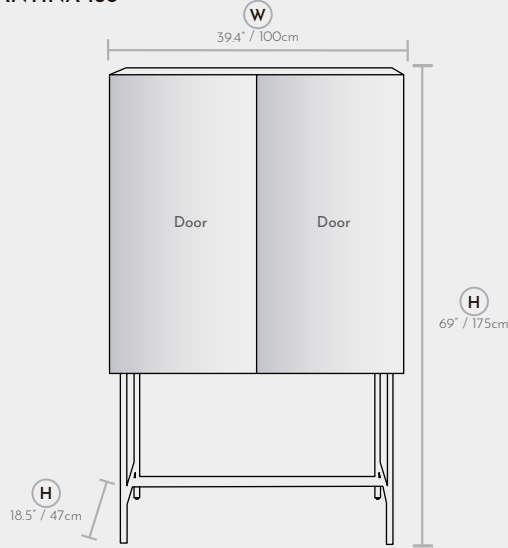

CLIENT:

PO# :

DATE:

1. Select your Cantina Bar type. (ART or STUDIO will only depend of Glass finish selection in the next section)

CANTINA 180

CANTINA 360 = 180 MODEL + BACK GLASS PANEL

2. Select your Cantina Bar type (ART or STUDIO will only depend of Glass finish selection in the next section. ART level will be applied when selected in any section, even when combined with any STUDIO finish)