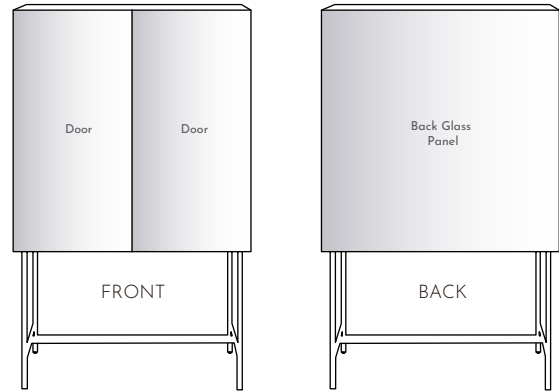

CLIENT:

PO# :

DATE:

1. Select your Cantina Bar type. (ART or STUDIO will only depend of Glass finish selection in the next section)

CANTINA 180

CANTINA 360 = 180 MODEL + BACK GLASS PANEL

2. Select your Cantina Bar type (ART or STUDIO will only depend of Glass finish selection in the next section. ART level will be applied when selected in any section, even when combined with any STUDIO finish)

• **GLASS TOP:**
GLASS FINISH:

• **GLASS SIDES:**
GLASS FINISH:

• **WOOD INTERIOR:**
WOOD FINISH:

• **METAL BASE:**
METAL FINISH:

• **GLASS FRONT:**
GLASS FINISH:

• **GLASS TOP:**
GLASS FINISH:

• **GLASS SIDES:**
GLASS FINISH: