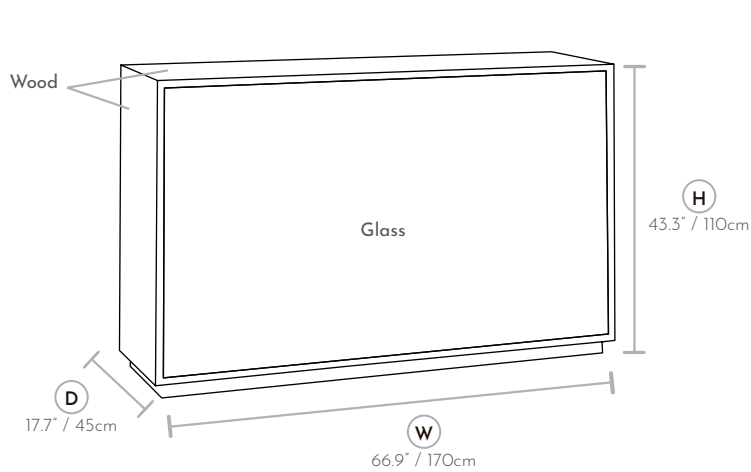

BR FLAT BAR STANDARD ORDER SHEET

CLIENT:

PO# :

DATE:

Select your Flat Bar type (ART or STUDIO will only depend of Glass finish selection in the next section)

		(W)	x	(D)	x	(H)
inches	BR Flat Bar	66.9	x	17.7	x	43.3
cms.	BR Flat Bar	170	x	45	x	110