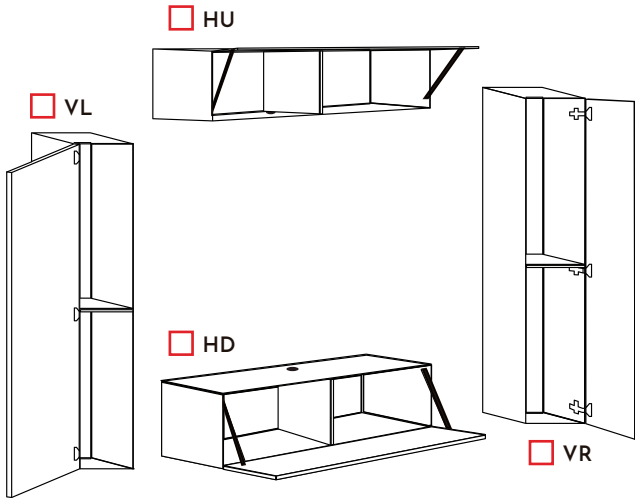

# TV BRICK STANDARD ORDER SHEET

CLIENT:

PO# :

DATE:

**1. Select your Brick type** (ART or STUDIO will only depend of Glass finish selection in the next section)

		(W)	x	(D)	x	(H)
inches	TV Brick (each)	57.1	x	17.7	x	11.8
cms.	TV Brick (each)	145	x	45	x	30