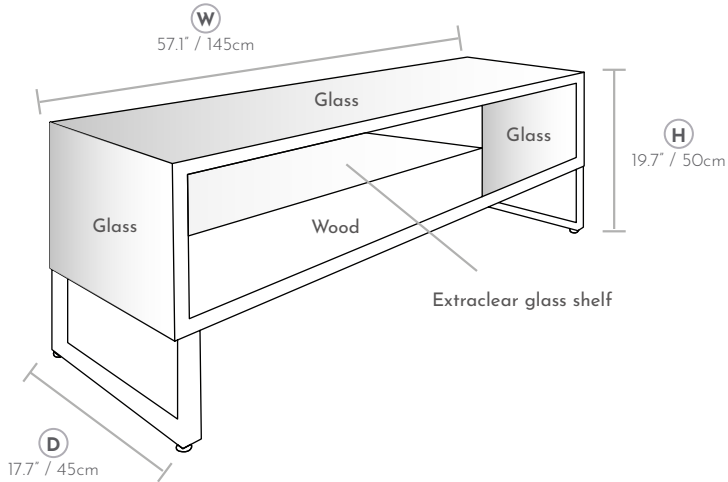

TV FORTEZZA STANDARD ORDER SHEET

CLIENT:

PO# :

DATE:

1. Select your Fortezza TV type (ART or STUDIO will only depend of Glass finish selection in the next section)

		(W)		(D)		(H)
inches	TV Fortezza	57.1	x	17.7	x	19.7
cms.	TV Fortezza	145	x	45	x	50