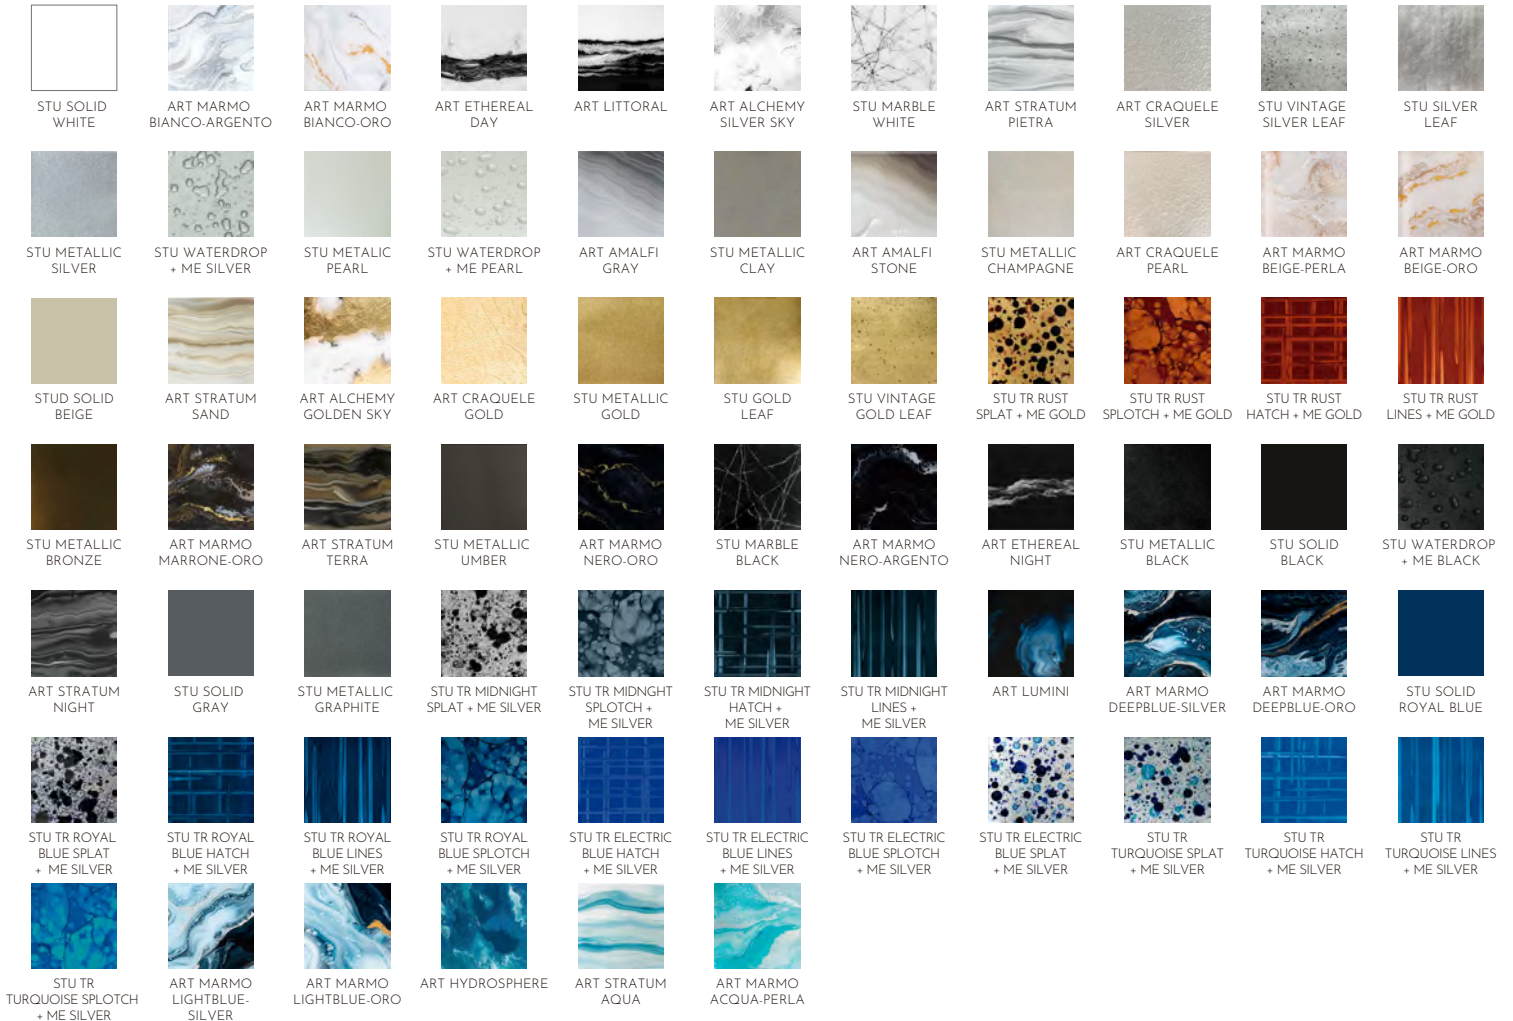

ART US4140/MX62717

STUDIO US3753/MX56815

2. Select Glass Finish (Note the acronym 'ART' is for ART finishes and 'STD' for STUDIO finishes)

CLIENT:

PO# :

DATE:

3. Select Wood Finish

WHITE OAK
(Natural Oak Veneer)

FOG GRAY
(Natural Oak Veneer)

GRAPHITE OAK
(Natural Oak Veneer)

GRAYSTONE OAK
(Natural Oak Veneer)

BLACK OAK
(Natural Oak Veneer)

SOFT NOGAL
(Natural Walnut Veneer)

ESPRESSO OAK
(Natural Oak Veneer)

TAUPÉ
(Natural Oak Veneer)

NOBLE BLUE
(Natural Oak Veneer)

4. Select Metal Finish

STAINLESS STEEL
(Stainless)

METALLIC SILVER
(Powdercoated)

GRAPHITE
(Powdercoated)

MATT BLACK
(Powdercoated)

BRONZE
(Powdercoated)

METALLIC CLAY
(Powdercoated)