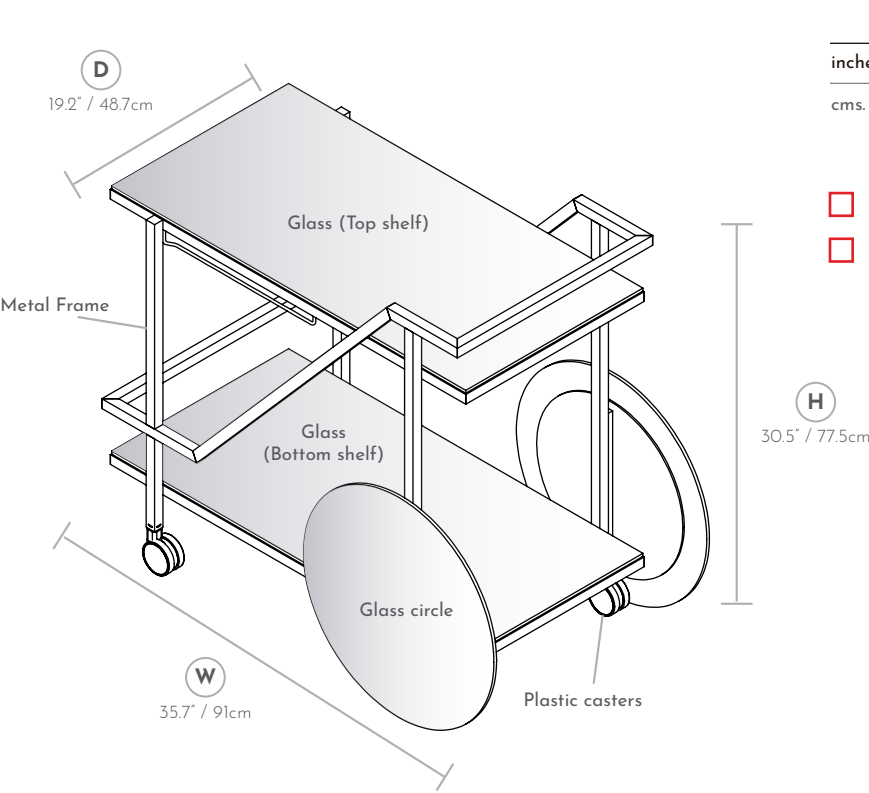

AC MONDRIAN BAR CART STANDARD ORDER SHEET

CLIENT:

PO# :

DATE:

1. Select your Mondrian Bar Cart type (ART or STUDIO will only depend of Glass finish selection in the next section)

		(W)	x	(D)	x	(H)
inches	AC Mondrian Bar Cart	35.7	x	19.2	x	30.5
cms.	AC Mondrian Bar Cart	91	x	48.7	x	77.5

- ART US3209/MX45445
- STUDIO US2897/MX41025

2. Select finishes & materials on each line. (Consult Annex to validate Finishes & Materials available.)

• GLASS (BOTTOM SHELF):
GLASS FINISH:

• GLASS CIRCLES (2 PIECES):
GLASS FINISH:

• GLASS (TOP SHELF):
GLASS FINISH:

• METAL FRAME
METAL FINISH:

Format filled by:

Customers are responsible of validating all specs and details described in this format. This document will be taken as the official version for production, please consider all selections cannot be cancelled or modified once the order is submitted.