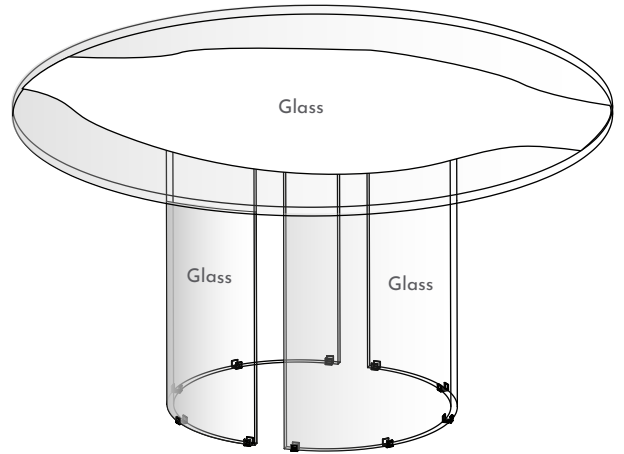

ROUND CLEAR RIVER 54" - DINING TABLE

US5442

GENERAL SPECS

Round 54"Ø Glass Top:

- 3/4" (19mm) extraclear glass.
- *Note: The thickness of the glass might affect the perception of some finishes (mostly light colors)

C Bases:

- 15mm extraclear bent glass.
- Plastic bumpers for floor and top.

Size:		W		D		H
inches	DN Round Clear River Top 54"	54	x	54	x	28.9
cms.	DN Round Clear River Top 54"	137.2	x	137.2	x	73.6

FINISHES & MATERIALS: