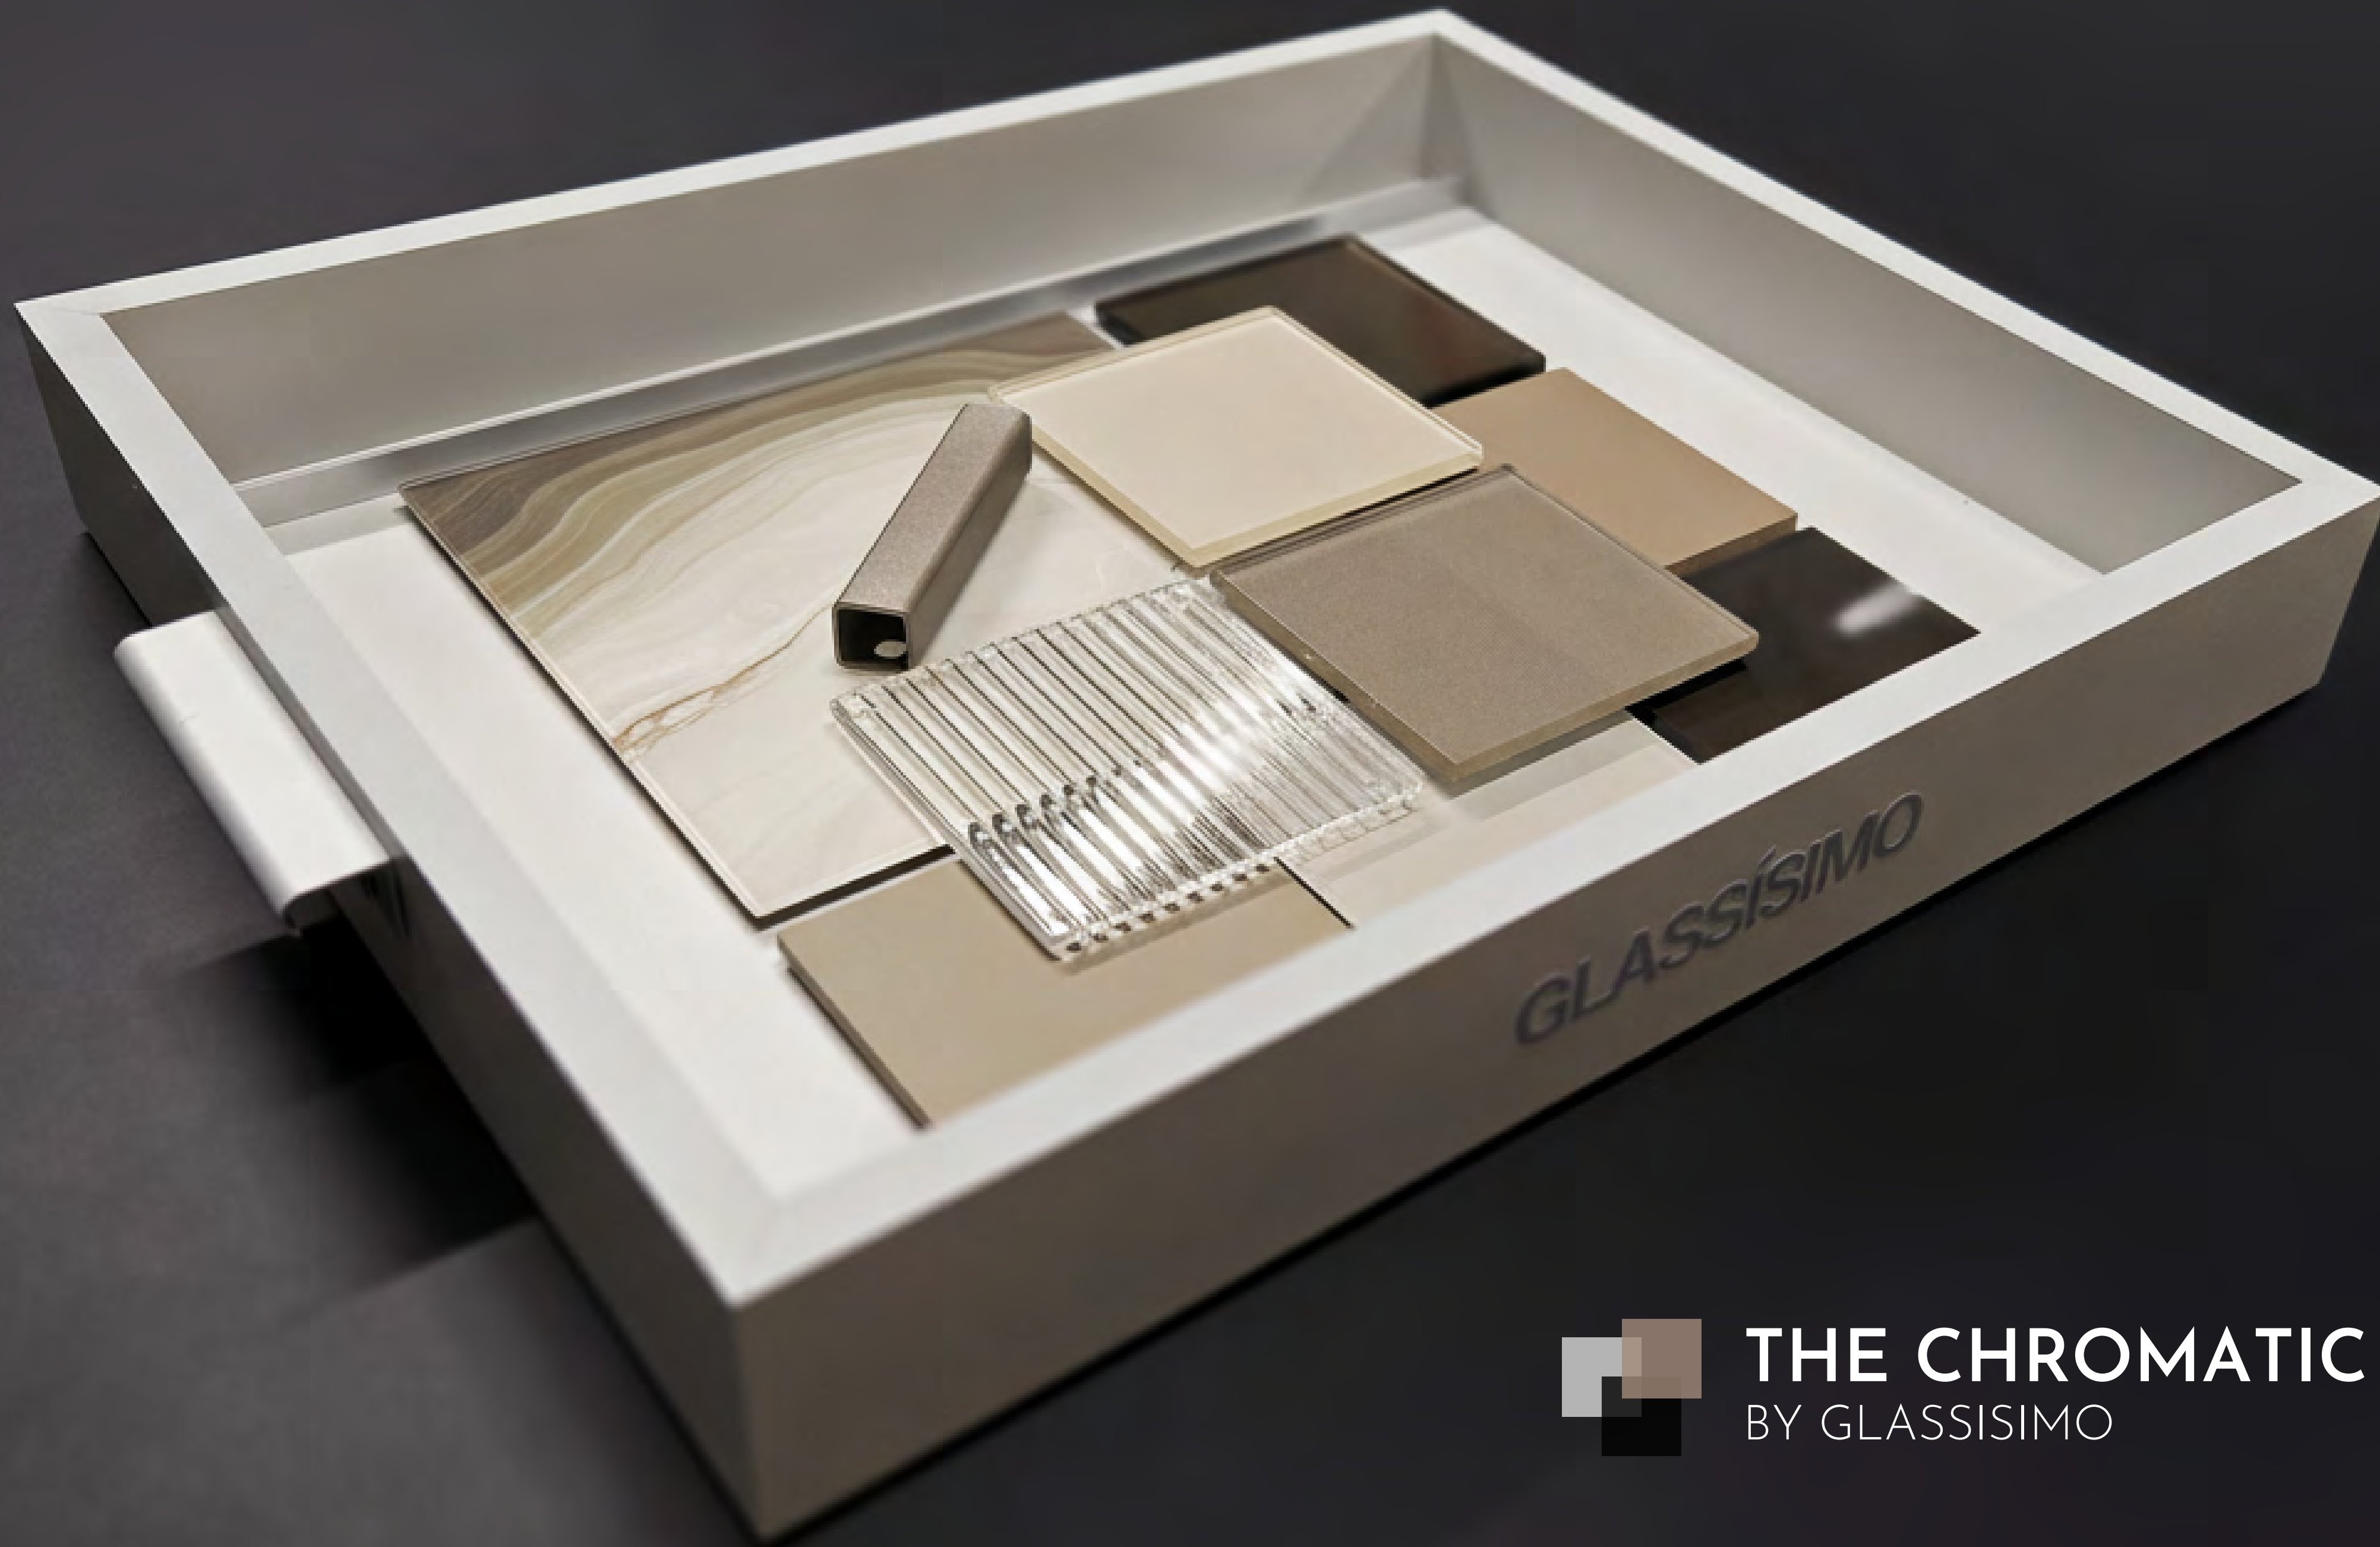

FLUTED
GLASS

SILVER
MIRROR

GLASSISIMO

THE CHROMATIC TRAYS
BY GLASSISIMO